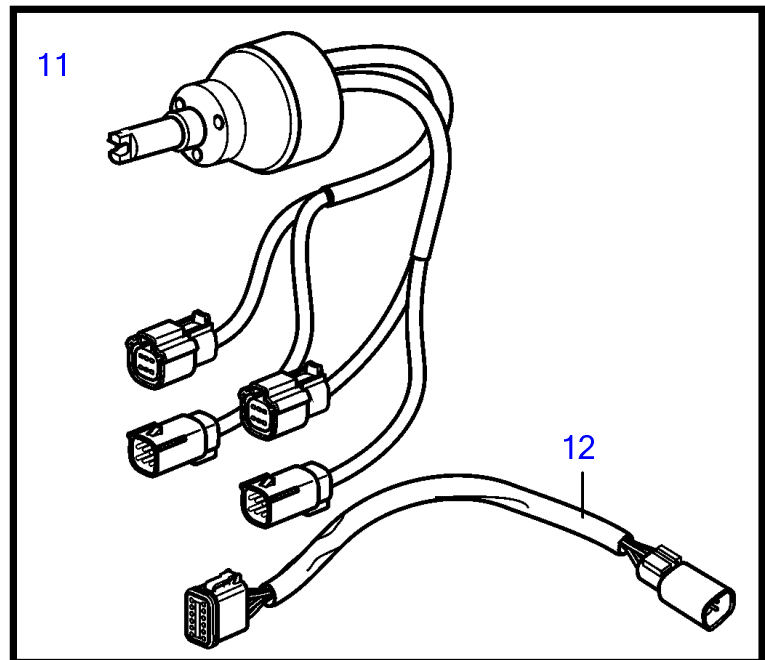

D4-180I-E, D4-225A-E, D4-225I-E, D4-260A-E, D4-260I-E, D4-300A-E, D4-300I-E

25300

D4-180I-E, D4-225A-E, D4-225I-E, D4-260A-E, D4-260I-E, D4-300A-E, D4-300I-E

REF	PART NO.	QTY	DESCRIPTION	SEE SEC.	NOTES
1	3587070	1	Starter switch, set		Kit with 2 key switch with identical key.
2	3587071	1	Starter switch		
3	859955	1	• Plastic nut		
4	859953	1	• Key		State key code when ordering
			• Bulletin 49-30	49-30-EN	Key P/N 859953
5	3886666	5	Cable		
6	21469055	1	Connection block		
7	881849	1	Wiring harness		
8	21461496	2	Network adapter		Analogue key interface
9	3817974	1	• Alarm		
10	3841280	1	Steering wheel adjus		
11	21469560	1	Steering wheel hub		
12	21421942	1	Cable		Alternative for EVC-C3
13	21421941	2	Cable		For EVC system and hub 21469560.