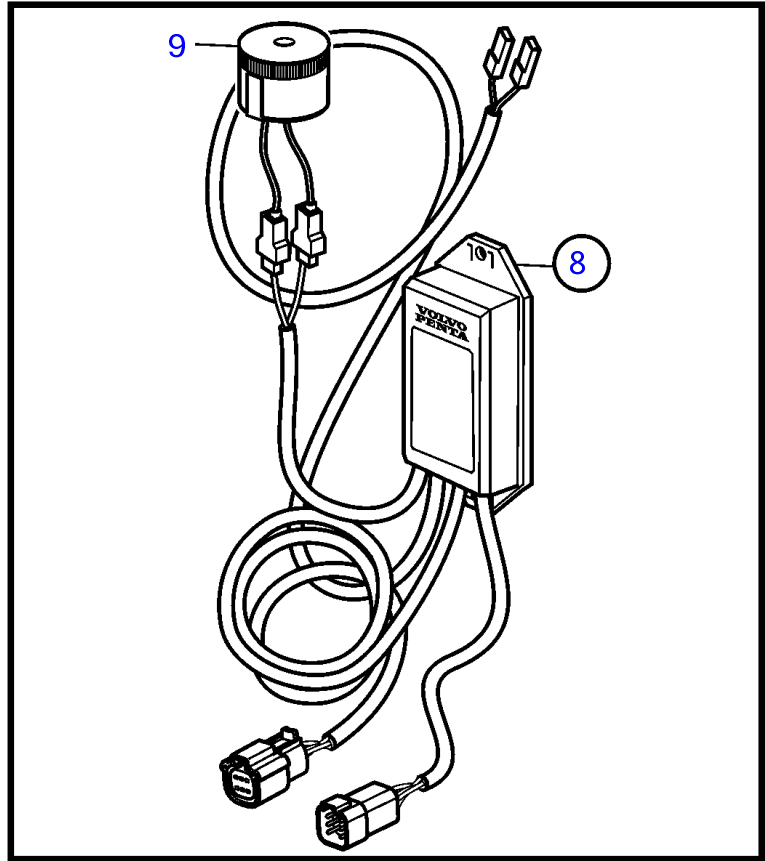

D4-180I-E, D4-225A-E, D4-225I-E, D4-260A-E, D4-260I-E, D4-300A-E, D4-300I-E

25300

D4-180I-E, D4-225A-E, D4-225I-E, D4-260A-E, D4-260I-E, D4-300A-E, D4-300I-E

REF	PART NO.	QTY	DESCRIPTION	SEE SEC.	NOTES
1	3587070	1	Starter switch, set		Kit with 2 key switch with identical key.
2	3587071	1	Starter switch		
3	859955	1	• Plastic nut		
4	859953	1	• Key		State key code when ordering
			• Bulletin 49-30	49-30-EN	Key P/N 859953
5	3886666	5	Cable		
6	21469055	1	Connection block		
7	881849	1	Wiring harness		
8	21461496	2	Network adapter		Analogue key interface
9	3817974	1	• Alarm		
10	3841280	1	Steering wheel adjus		
11	21469560	1	Steering wheel hub		
12	21421942	1	Cable		Alternative for EVC-C3
13	21421941	2	Cable		For EVC system and hub 21469560.