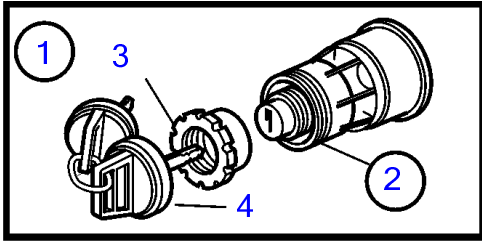

D4-180I-E, D4-225A-E, D4-225I-E, D4-260A-E, D4-260I-E, D4-300A-E, D4-300I-E

25300

D4-180I-E, D4-225A-E, D4-225I-E, D4-260A-E, D4-260I-E, D4-300A-E, D4-300I-E

REF	PART NO.	QTY	DESCRIPTION	SEE SEC.	NOTES
1	3587070	1	Starter switch, set		Kit with 2 key switch with identical key.
2	3587071	1	Starter switch		
3	859955	1	• Plastic nut		
4	859953	1	• Key		State key code when ordering
			• Bulletin 49-30	49-30-EN	Key P/N 859953
5	3886666	5	Cable		
6	21469055	1	Connection block		
7	881849	1	Wiring harness		
8	21461496	2	Network adapter		Analogue key interface
9	3817974	1	• Alarm		
10	3841280	1	Steering wheel adjus		
11	21469560	1	Steering wheel hub		
12	21421942	1	Cable		Alternative for EVC-C3
13	21421941	2	Cable		For EVC system and hub 21469560.